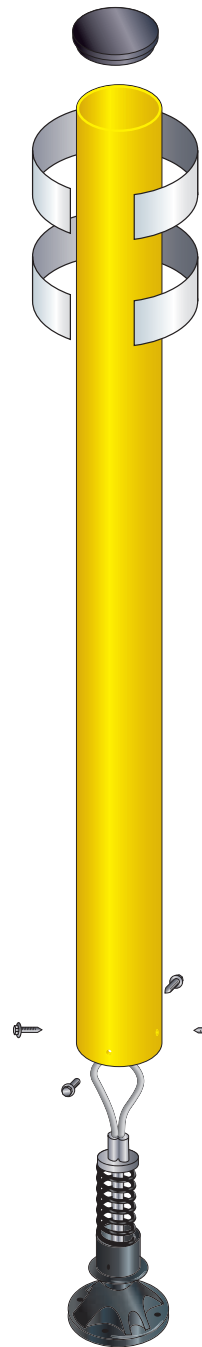

## Gorilla Post Quick Release Base System - 2-1/3" Delineator

EXPANDED ILLUSTRATION - PARTS AND REPAIRS

2-1/3" dia. x 45" Tube with Black Cap  
Black Cap  
4 Tube Screws

Tube Color Options

only in quantities of  
10 or more

# GORILLA POST

Magnetic Mounting System

TAMING THE URBAN JUNGLE  
Your Delineator & Bollard Resource

## Gorilla Post Quick Release Base System - 4" Bollard

EXPANDED ILLUSTRATION - PARTS AND REPAIRS

4" dia. x 45" Tube with Black Cap  
Black Cap only ( requires riveting  
to install on tube)  
4 Tube Screws

Tube Color Options

Yellow White

Option:

2 qty 3" Reflective Stripes (indicate color)

Red White Yellow

Spring Assembly

Plastic Quick Release Base - 8" Square  
1 Quick Release Pin

Base Color Options