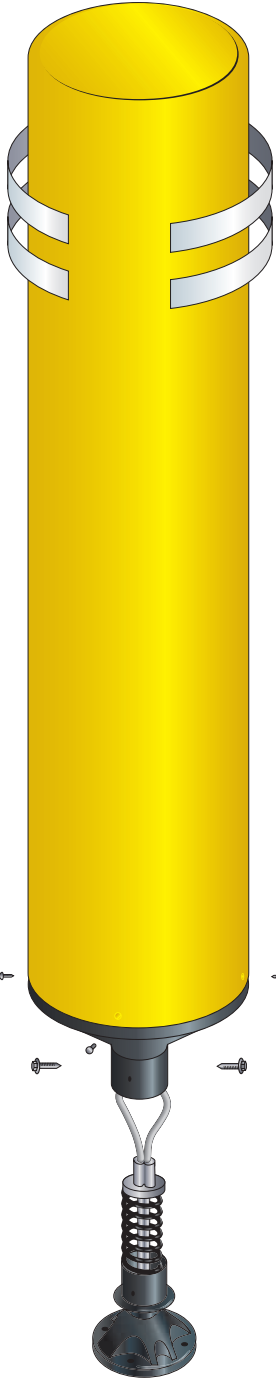

## Gorilla Post Quick Release Base System - 2-1/3" Delineator

EXPANDED ILLUSTRATION - PARTS AND REPAIRS

2-1/3" dia. x 45" Tube with Black Cap  
Black Cap  
4 Tube Screws

Tube Color Options

only in quantities of  
10 or more

## Gorilla Post Quick Release Base System - 4" Bollard

EXPANDED ILLUSTRATION - PARTS AND REPAIRS

4" dia. x 45" Tube with Black Cap  
Black Cap only ( requires riveting  
to install on tube)  
4 Tube Screws

Tube Color Options

Yellow White

Option:

2 qty 3" Reflective Stripes (indicate color)

Red White Yellow

Spring Assembly

Plastic Quick Release Base - 8" Square  
1 Quick Release Pin

Base Color Options

## Gorilla Post Quick Release Base System - 7" Bollard

EXPANDED ILLUSTRATION - PARTS AND REPAIRS

7" dia. x 45" Bollard Sleeve and Adapter

- 4 Bollard Screws
- 2 Adapter Screws
- 2 Reflective Stripes

Bollard Color Options