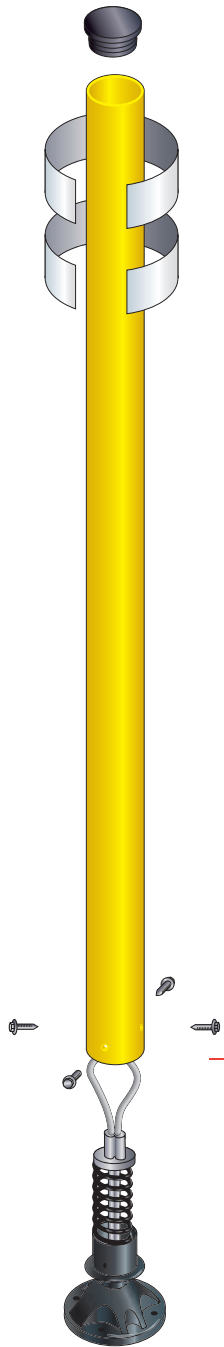

## Gorilla Post Quick Release Base System - 2-1/3" Delineator

EXPANDED ILLUSTRATION - PARTS AND REPAIRS

2-1/3" dia. x 45" Tube with Black Cap  
Black Cap  
4 Tube Screws

Tube Color Options

only in quantities of  
10 or more

Option:  
2 qty 3" Reflective Stripes (indicate color)

Spring Assembly

Plastic Quick Release Base - 8" Square  
1 Quick Release Pin

Base Color Options

Lyle Peters - U.S. Sales Director  
1.800.292.7275 ext. 211  
GorillaPost.com

## Gorilla Post Quick Release Base System - 4" Bollard

EXPANDED ILLUSTRATION - PARTS AND REPAIRS

4" dia. x 45" Tube with Black Cap  
Black Cap only ( requires riveting  
to install on tube)  
4 Tube Screws

Tube Color Options

Yellow White

Option:

2 qty 3" Reflective Stripes (indicate color)

Red White Yellow

Spring Assembly

Plastic Quick Release Base - 8" Square  
1 Quick Release Pin

Base Color Options