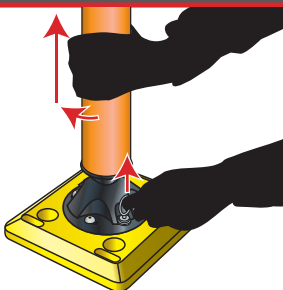

**OVER
350 lb
155 kg**

**45°
LIFT**

**OVER 450 lb
200 kg
VERTICAL LIFT**

**REACTIVE
SPRING**

**MUTCD
COMPLIANT**

REMOVE IN 5 SECONDS

Lyle Peters - U.S. Sales Director

lylep@parkingzone.com