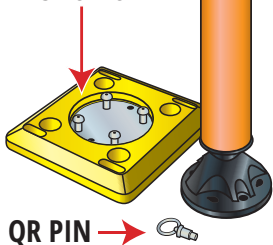

GORILLA POST

Magnetic Mounting System

A DIVISION OF

Pacific Cascade
CORPORATION

QR

**QUICK-RELEASE
BASE 8"x8"x1"**

IR BOLT KIT

EPOXY