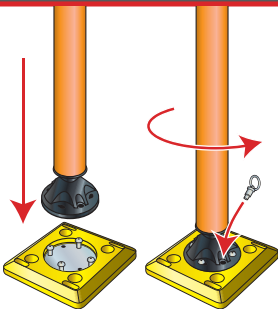

GORILLA POST

Magnetic Mounting System

A DIVISION OF

Pacific Cascade
CORPORATION

QR

**QUICK-RELEASE
BASE 8"x8"x1"**

IR BOLT KIT

EPOXY