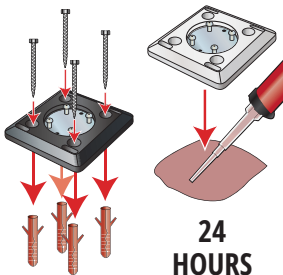

GORILLA POST

Magnetic Mounting System

A DIVISION OF

Pacific Cascade
CORPORATION

QR

**QUICK-RELEASE
BASE 8"x8"x1"**

IR BOLT KIT

EPOXY