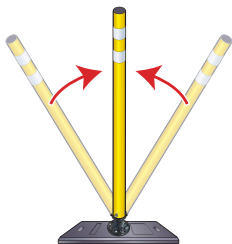

RETURNS UPRIGHT
WITH REACTIVE SPRING