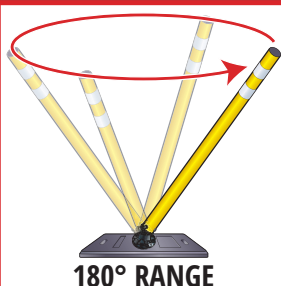

GORILLA POST

Magnetic Mounting System

A DIVISION OF

Pacific Cascade
CORPORATION

28" X 16" X 2"
QUICK RELEASE (QR)
RUBBER BASE JR.
WEIGHT: 21 LBS
INDOOR USE ONLY

34" X 14" X 2"
QR RUBBER BASE
WEIGHT: 36 lb
OUTDOOR OR
INDOOR USE