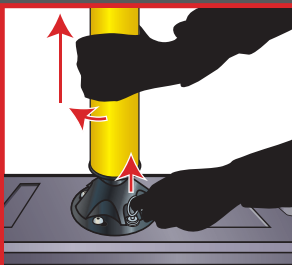

REMOVE IN 5 SECONDS

Lyle Peters – U.S. Sales Director

lylep@parkingzone.com

1-800-292-7275 ext. 211

GorillaPost.com • ParkingZone.com

U.S. PAT. NO. 6,739,567; 7,188,821; 7,377,474
EURO PAT. NO. 1556553 BE.DE.FR ES.GB.IE.NL