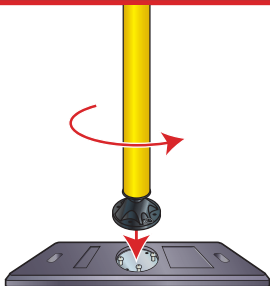

GORILLA POST

Magnetic Mounting System

A DIVISION OF

Pacific Cascade
CORPORATION

28" X 16" X 2"
QUICK RELEASE (QR)
RUBBER BASE JR.
WEIGHT: 21 LBS
INDOOR USE ONLY

34" X 14" X 2"
QR RUBBER BASE
WEIGHT: 36 lb
OUTDOOR OR
INDOOR USE