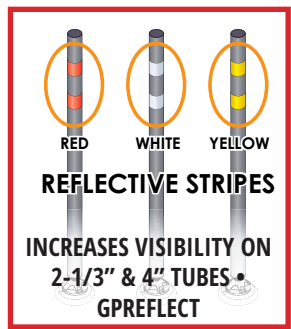

PLASTIC CHAIN 2-1/3" TUBE • GPLOOPCAP