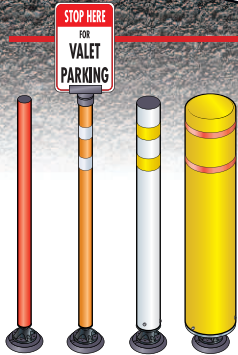

# PARKINGZONE

**Gorilla Post Magnetic Base**  
 GPMP48, GP4MB48 & GP7MB48

**Gorilla Post Quick Release Base**  
 GPKPQR48, GPKB48QR & GP7KBQR48

**Gorilla Post Fixed Base**  
 GPKPFX48, GP4KB48FX & GP7KBFX48

**Gorilla Post Drivable Base**  
 GPDR48

**Gorilla Post One Base Jr & One Base - Quick Release**  
 IROB & IROBJR

**LYLEP@PARKINGZONE.COM**

**LYLE PETERS**  
**1-800-292-7275 EXT 207**

**PARKINGZONE.COM**

**PLASTIC CHAIN 2-1/3" TUBE • GPLOOPCAP**

**SOLAR-POWERED STROBE ON 2-1/3" TUBE • GPSTROBE**

**REFLECTIVE STRIPES**  
**INCREASES VISIBILITY ON 2-1/3" & 4" TUBES • GPREFLECT**

**FITS ON 4" BOLLARD TO HOLD SIGN • GP4PA**