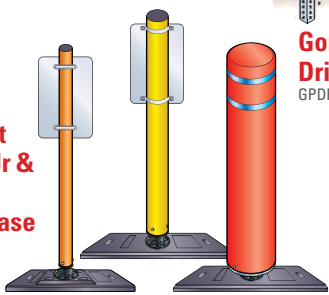

# PARKINGZONE

**Gorilla Post Magnetic Base**  
 GPMP48, GP4MB48 & GP7MB48

**Gorilla Post Quick Release Base**  
 GPKPQR48, GPKB48QR & GP7KBQR48

**Gorilla Post Fixed Base**  
 GPKPFX48, GP4KB48FX & GP7KBFX48

**Gorilla Post Drivable Base**  
 GPDR48

**Gorilla Post One Base Jr & One Base - Quick Release**  
 IROB & IROBJR

**LYLEP@PARKINGZONE.COM**

**LYLE PETERS**  
**1-800-292-7275 EXT 207**

**PARKINGZONE.COM**

**PLASTIC CHAIN 2-1/3" TUBE • GPLOOPCAP**

**SOLAR-POWERED STROBE ON 2-1/3" TUBE • GPSTROBE**

**REFLECTIVE STRIPES**  
**INCREASES VISIBILITY ON 2-1/3" & 4" TUBES • GPREFLECT**

**FITS ON 4" BOLLARD TO HOLD SIGN • GP4PA**