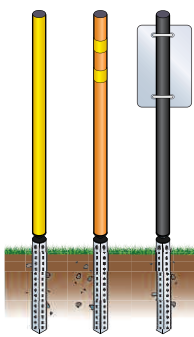

# PARKINGZONE

**Gorilla Post Magnetic Base**  
 GPMP48, GP4MB48 & GP7MB48

**Gorilla Post Quick Release Base**  
 GPKPQR48, GPKB48QR & GP7KBQR48

**Gorilla Post Fixed Base**  
 GPKPFX48, GP4KB48FX & GP7KBFX48

**Gorilla Post Drivable Base**  
 GPDR48

**Gorilla Post One Base Jr & One Base - Quick Release**  
 IROB & IROBJR

**LYLEP@PARKINGZONE.COM**

**LYLE PETERS**  
**1-800-292-7275 EXT 207**

**PARKINGZONE.COM**

PACIFIC CASCADE CORPORATION • 14208 N.W. 3RD COURT • SUITE 200 • VANCOUVER, WA 98685

GORILLA POST

**FITS ON 2-1/3" TUBE TO HOLD SIGN • GPPA**

**FITS ON 2-1/3" TUBE TO HOLD SIGN • GP2PA**

**FITS ATOP 2-1/3" TUBE FOR 2-SIDED SIGN • GPSA**

**PLASTIC CHAIN 2-1/3" TUBE • GPLOOPCAP**

**SOLAR-POWERED STROBE ON 2-1/3" TUBE • GPSTROBE**

**REFLECTIVE STRIPES**  
**INCREASES VISIBILITY ON 2-1/3" & 4" TUBES • GPREFLECT**

**FITS ON 4" BOLLARD TO HOLD SIGN • GP4PA**