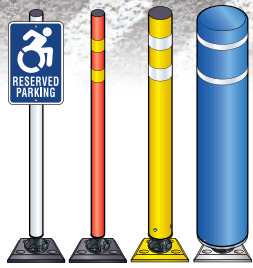

# PARKINGZONE

**Gorilla Post Magnetic Base**  
 GPMP48, GP4MB48 & GP7MB48

**Gorilla Post Quick Release Base**  
 GPKPQR48, GPKB48QR & GP7KBQR48

**Gorilla Post Fixed Base**  
 GPKPFX48, GP4KB48FX & GP7KBFX48

**Gorilla Post Drivable Base**  
 GPDR48

**Gorilla Post One Base Jr & One Base - Quick Release**  
 IROB & IROBJR

**LYLEP@PARKINGZONE.COM**

**LYLE PETERS**  
**1-800-292-7275 EXT 207**

**PARKINGZONE.COM**

**PLASTIC CHAIN 2-1/3" TUBE • GPLOOPCAP**

**SOLAR-POWERED STROBE ON 2-1/3" TUBE • GPSTROBE**

**REFLECTIVE STRIPES**  
**INCREASES VISIBILITY ON 2-1/3" & 4" TUBES • GPREFLECT**

**FITS ON 4" BOLLARD TO HOLD SIGN • GP4PA**