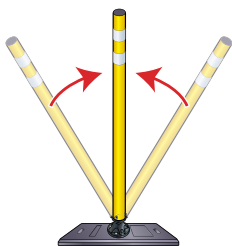

GORILLA POST

Magnetic Mounting System

A DIVISION OF

Pacific Cascade
CORPORATION

28" X 16" X 2"
QUICK RELEASE (QR)
RUBBER BASE JR.
WEIGHT: 21 LBS
INDOOR USE ONLY

34" X 14" X 2"
QR RUBBER BASE
WEIGHT: 36 lb
OUTDOOR OR
INDOOR USE

180° RANGE
OF MOTION

RETURNS UPRIGHT
WITH REACTIVE SPRING

REMOVE IN 5 SECONDS

Lyle Peters – U.S. Sales Director

lylep@parkingzone.com

1-800-292-7275 ext. 207

GorillaPost.com • ParkingZone.com

U.S. PAT. NO. 6,739,567; 7,188,821; 7,377,474