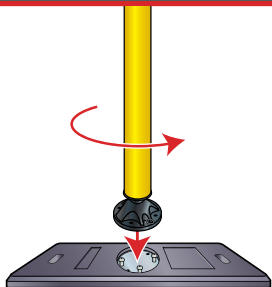

GORILLA POST

Magnetic Mounting System

A DIVISION OF

Pacific Cascade
CORPORATION

28" X 16" X 2"
QUICK RELEASE (QR)
RUBBER BASE JR.
WEIGHT: 21 LBS
INDOOR USE ONLY

34" X 14" X 2"
QR RUBBER BASE
WEIGHT: 36 lb
OUTDOOR OR
INDOOR USE