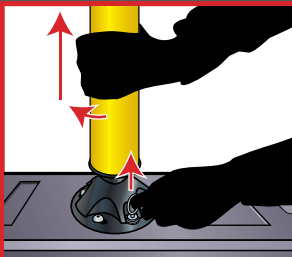

REMOVE IN 5 SECONDS

Lyle Peters – U.S. Sales Director

lylep@parkingzone.com

1-800-292-7275 ext. 207

GorillaPost.com • ParkingZone.com

U.S. PAT. NO. 6,739,567; 7,188,821; 7,377,474

EURO PAT. NO. 1556553 BE.DE.FR ES.GB.IE.NL