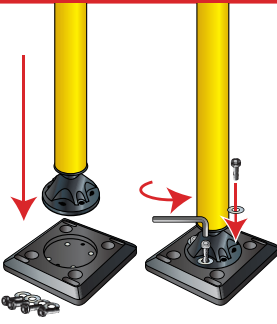

GORILLA POST

Magnetic Mounting System

FX

A DIVISION OF

Pacific Cascade
CORPORATION

FIXED BASE
8"x8"x1"

IR BOLT KIT

EPOXY

OVER
350 lb
155 kg

45°
LIFT

OVER 450 lb
200 kg
VERTICAL LIFT

REACTIVE
SPRING

MUTCD
COMPLIANT

REMOVE IN
2 MINUTES

Lyle Peters - U.S. Sales Director

lylep@parkingzone.com