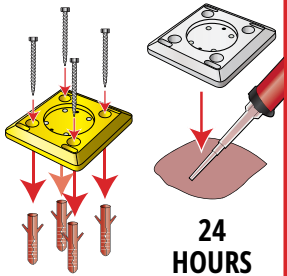

GORILLA POST

Magnetic Mounting System

FX

A DIVISION OF

Pacific Cascade
CORPORATION

FIXED BASE
8"x8"x1"

IR BOLT KIT

EPOXY

OVER
350 lb
155 kg

45°
LIFT

OVER 450 lb
200 kg
VERTICAL LIFT

REACTIVE
SPRING

MUTCD
COMPLIANT

REMOVE IN
2 MINUTES

Lyle Peters - U.S. Sales Director

lylep@parkingzone.com