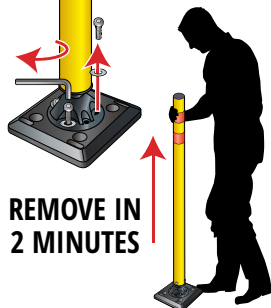

OVER
350 lb
155 kg

45°
LIFT

OVER 450 lb
200 kg
VERTICAL LIFT

REACTIVE
SPRING

MUTCD
COMPLIANT

REMOVE IN
2 MINUTES

Lyle Peters - U.S. Sales Director

lylep@parkingzone.com