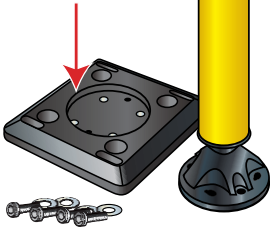

GORILLA POST

Magnetic Mounting System

FX

A DIVISION OF

Pacific Cascade
CORPORATION

FIXED BASE
8"x8"x1"

IR BOLT KIT

EPOXY

OVER
350 lb
155 kg

45°
LIFT

OVER 450 lb
200 kg
VERTICAL LIFT

REACTIVE
SPRING

MUTCD
COMPLIANT

REMOVE IN
2 MINUTES

Lyle Peters - U.S. Sales Director

lylep@parkingzone.com