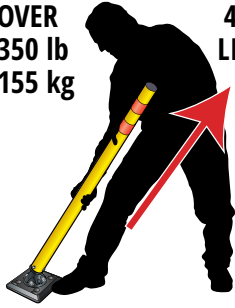

GORILLA POST

Magnetic Mounting System

FX

A DIVISION OF

Pacific Cascade
CORPORATION

FIXED BASE
8"x8"x1"

IR BOLT KIT

EPOXY

OVER
350 lb
155 kg

45°
LIFT

OVER 450 lb
200 kg
VERTICAL LIFT

REACTIVE
SPRING

MUTCD
COMPLIANT

REMOVE IN
2 MINUTES

Lyle Peters - U.S. Sales Director

lylep@parkingzone.com