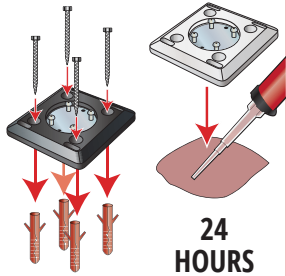

GORILLA POST

Magnetic Mounting System

QR

A DIVISION OF

Pacific Cascade
CORPORATION

**QUICK-RELEASE
BASE 8"x8"x1"**

QR PIN →

IR BOLT KIT EPOXY