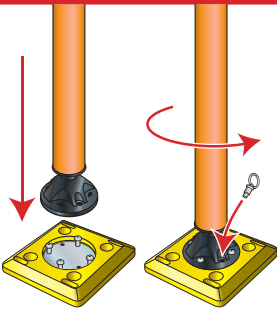

GORILLA POST

Magnetic Mounting System

QR

A DIVISION OF

Pacific Cascade
CORPORATION

**QUICK-RELEASE
BASE 8"x8"x1"**

QR PIN →

IR BOLT KIT EPOXY