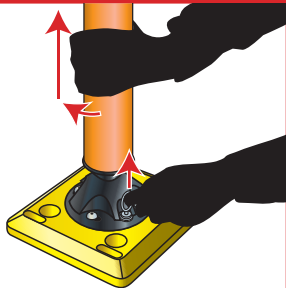

**OVER
350 lb
155 kg**

**45°
LIFT**

**OVER 450 lb
200 kg
VERTICAL LIFT**

**REACTIVE
SPRING**

**MUTCD
COMPLIANT**

REMOVE IN 5 SECONDS

Orders@parkingzone.com

1-800-292-7275