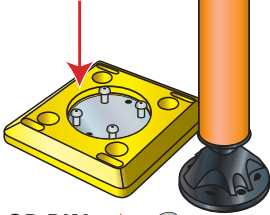

GORILLA POST

Magnetic Mounting System

QR

A DIVISION OF

Pacific Cascade
CORPORATION

**QUICK-RELEASE
BASE 8"x8"x1"**

QR PIN →

IR BOLT KIT EPOXY