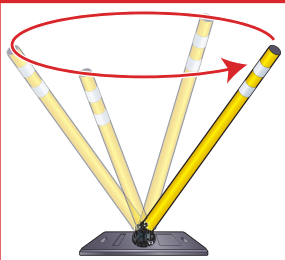

GORILLA POST

Magnetic Mounting System

A DIVISION OF

Pacific Cascade
CORPORATION

QR PIN

28" X 16" X 2"
QUICK RELEASE (QR)
RUBBER BASE JR.
WEIGHT: 21 LBS
INDOOR USE ONLY

QR PIN

34" X 14" X 2"
QR RUBBER BASE
WEIGHT: 36 lb
OUTDOOR OR
INDOOR USE