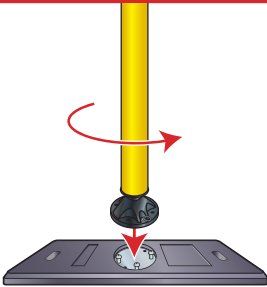

GORILLA POST

Magnetic Mounting System

A DIVISION OF

Pacific Cascade
CORPORATION

QR PIN

28" X 16" X 2"
QUICK RELEASE (QR)
RUBBER BASE JR.
WEIGHT: 21 LBS
INDOOR USE ONLY

QR PIN

34" X 14" X 2"
QR RUBBER BASE
WEIGHT: 36 lb
OUTDOOR OR
INDOOR USE