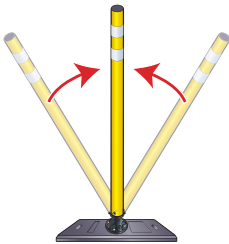

RETURNS UPRIGHT
WITH REACTIVE SPRING