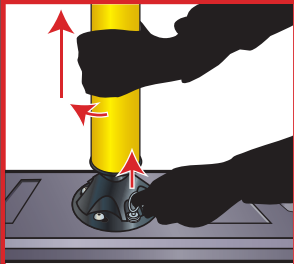

REMOVE IN 5 SECONDS

Orders@parkingzone.com

1-800-292-7275

GorillaPost.com • ParkingZone.com

U.S. PAT. NO. 6,739,567; 7,188,821; 7,377,474
EURO PAT. NO. 1556553 BE.DE.FR ES.GB.IE.NL