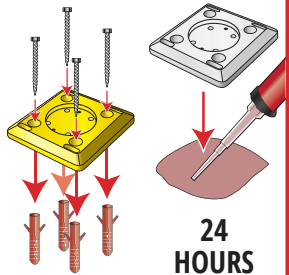

# GORILLA POST

Magnetic Mounting System

FX

A DIVISION OF

**Pacific Cascade**  
CORPORATION

**FIXED BASE**  
8"x8"x1"

**IR BOLT KIT**

**EPOXY**