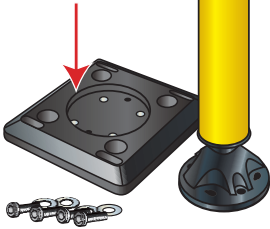

# GORILLA POST

Magnetic Mounting System

FX

A DIVISION OF

**Pacific Cascade**  
CORPORATION

**FIXED BASE**  
8"x8"x1"

**IR BOLT KIT**

**EPOXY**

**24  
HOURS**

**OVER  
350 lb  
155 kg**

**45°  
LIFT**

**OVER 450 lb  
200 kg  
VERTICAL LIFT**

**REACTIVE  
SPRING**

**MUTCD  
COMPLIANT**

**REMOVE IN  
2 MINUTES**

**Orders@parkingzone.com**