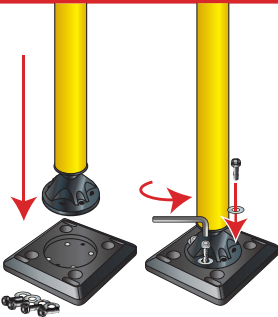

GORILLA POST

Magnetic Mounting System

FX

A DIVISION OF

Pacific Cascade
CORPORATION

FIXED BASE
8"x8"x1"

IR BOLT KIT

EPOXY

**24
HOURS**

**OVER
350 lb
155 kg**

**45°
LIFT**

**OVER 450 lb
200 kg
VERTICAL LIFT**

**REACTIVE
SPRING**

**MUTCD
COMPLIANT**

**REMOVE IN
2 MINUTES**

Orders@parkingzone.com

1-800-292-7275

GorillaPost.com • ParkingZone.com

U.S. PAT. NO. 6,739,567; 7,188,821; 7,377,474
EURO PAT. NO. 1556553 BE.DE.FR ES.GB.IE.NL