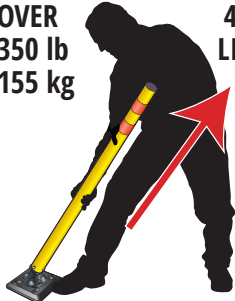

# GORILLA POST

Magnetic Mounting System

FX

A DIVISION OF

**Pacific Cascade**  
CORPORATION

**FIXED BASE**  
8"x8"x1"

**IR BOLT KIT**

**EPOXY**

**24  
HOURS**

**OVER  
350 lb  
155 kg**

**45°  
LIFT**

**OVER 450 lb  
200 kg  
VERTICAL LIFT**

**REACTIVE  
SPRING**

**MUTCD  
COMPLIANT**

**REMOVE IN  
2 MINUTES**

**Orders@parkingzone.com**