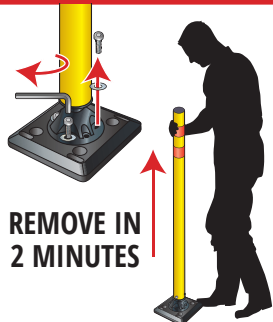

**24  
HOURS**

**OVER  
350 lb  
155 kg**

**45°  
LIFT**

**OVER 450 lb  
200 kg  
VERTICAL LIFT**

**REACTIVE  
SPRING**

**MUTCD  
COMPLIANT**

**REMOVE IN  
2 MINUTES**

**Orders@parkingzone.com**