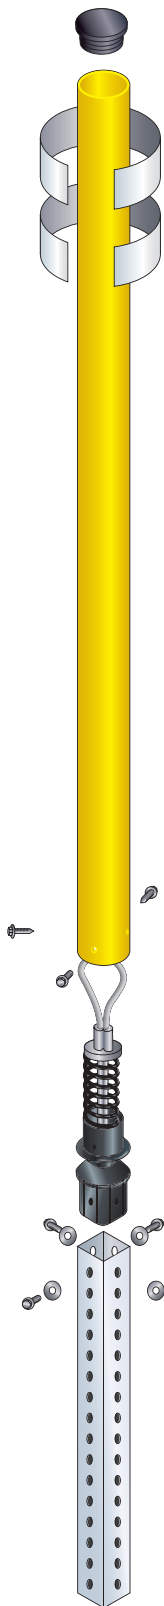

Gorilla Post Drivable Base - 2-1/3" Delineator

EXPANDED ILLUSTRATION - PARTS AND REPAIRS

2-1/3" dia. x 45" Tube with Black Cap
Black Cap
4 Tube Screws

Standard Tube Color Options

Custom Color Tubes
300 Qty Minimum
Indicate Color Code Using:
Pantone Matching System (PMS)
CMYK
RGB
Hex Color Code

2 qty 3" Reflective Stripes Options

Spring Assembly

18" Standard 2" x 2" square tubing

**Choose Your Color, Any Color
For Your Gorilla Post Delineators.**

**Gorilla Posts Can Now Show Your True
Colors For Any School Or Business.**