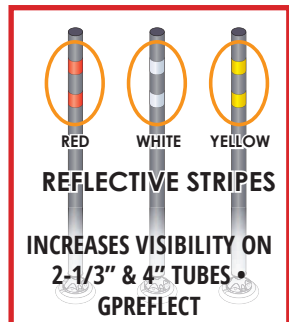

**Gorilla Post
Drivable Base**
GPDR48

Gorilla Post One Base
IROB & IROBJR

Gorilla Post Toolless Base
GPMP48W-W2-S

FITS ON 2-1/3" TUBE TO HOLD
SIGN • GPPA

FITS ATOP 2-1/3" TUBE
FOR 2-SIDED SIGN • GPSA

PLASTIC CHAIN 2-1/3"
TUBE • GPLOOPCAP

FITS ON 2-1/3" TUBE TO
HOLD SIGN • GP2PA

RED WHITE YELLOW
REFLECTIVE STRIPES
INCREASES VISIBILITY ON
2-1/3" & 4" TUBES •
GPREFLECT

FITS ON 4" BOLLARD TO
HOLD SIGN • GP4PA

**ADHESIVES &
REMOVAL TOOLS**

Orders@parkingzone.com