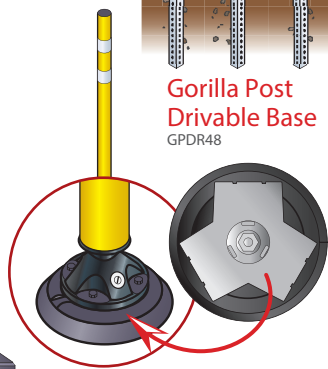

PARKINGZONE

STOP HERE
FOR
VALET
PARKING

**Gorilla Post
Magnetic Base**
GPMP48, GP4MB48 & GP7MB48

**Gorilla Post
Quick Release Base**
GPKPQR48, GPKB48QR & GP7KBQR48

Gorilla Post Fixed Base
GPKPF48, GP4KB48FX & GP7KBF48

**Gorilla Post
Drivable Base**
GPDR48

Gorilla Post One Base
IROB & IROBJR

Gorilla Post Toolless Base
GPMP48W-W2-S

FITS ON 2-1/3" TUBE TO HOLD
SIGN • GPPA

FITS ATOP 2-1/3" TUBE
FOR 2-SIDED SIGN • GPSA

PLASTIC CHAIN 2-1/3"
TUBE • GPLOOPCAP

FITS ON 2-1/3" TUBE TO
HOLD SIGN • GP2PA

RED WHITE YELLOW
REFLECTIVE STRIPES
INCREASES VISIBILITY ON
2-1/3" & 4" TUBES •
GPREFLECT

FITS ON 4" BOLLARD TO
HOLD SIGN • GP4PA

**ADHESIVES &
REMOVAL TOOLS**

Orders@parkingzone.com