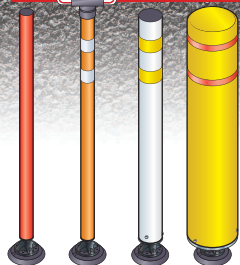

PARKINGZONE

STOP HERE
FOR
VALET
PARKING

**Gorilla Post
Magnetic Base**
GPMP48, GP4MB48 & GP7MB48

**Gorilla Post
Quick Release Base**
GPKPQR48, GPKB48QR & GP7KBQR48

Gorilla Post Fixed Base
GPKPF48, GP4KB48FX & GP7KBF48

**Gorilla Post
Drivable Base**
GPDR48

Gorilla Post One Base
IROB & IROBJR

Gorilla Post Toolless Base
GPMP48W-W2-S

FITS ON 2-1/3" TUBE TO HOLD
SIGN • GPPA

FITS ATOP 2-1/3" TUBE
FOR 2-SIDED SIGN • GPSA

PLASTIC CHAIN 2-1/3"
TUBE • GPLOOPCAP

FITS ON 2-1/3" TUBE TO
HOLD SIGN • GP2PA

RED WHITE YELLOW
REFLECTIVE STRIPES
INCREASES VISIBILITY ON
2-1/3" & 4" TUBES •
GPREFLECT

FITS ON 4" BOLLARD TO
HOLD SIGN • GP4PA

**ADHESIVES &
REMOVAL TOOLS**

Orders@parkingzone.com