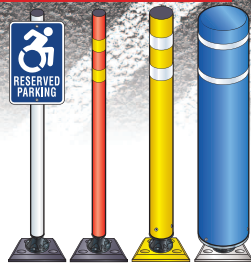

PARKINGZONE

STOP HERE
FOR
VALET
PARKING

**Gorilla Post
Magnetic Base**
GPMP48, GP4MB48 & GP7MB48

**Gorilla Post
Quick Release Base**
GPKPQR48, GPKB48QR & GP7KBQR48

Gorilla Post Fixed Base
GPKPF48, GP4KB48FX & GP7KBF48

**Gorilla Post
Drivable Base**
GPDR48

Gorilla Post One Base
IROB & IROBJR

Gorilla Post Toolless Base
GPMP48W-W2-S

FITS ON 2-1/3" TUBE TO HOLD
SIGN • GPPA

FITS ATOP 2-1/3" TUBE
FOR 2-SIDED SIGN • GPSA

PLASTIC CHAIN 2-1/3"
TUBE • GPLOOPCAP

FITS ON 2-1/3" TUBE TO
HOLD SIGN • GP2PA

RED WHITE YELLOW
REFLECTIVE STRIPES
INCREASES VISIBILITY ON
2-1/3" & 4" TUBES •
GPREFLECT

FITS ON 4" BOLLARD TO
HOLD SIGN • GP4PA

**ADHESIVES &
REMOVAL TOOLS**

Orders@parkingzone.com