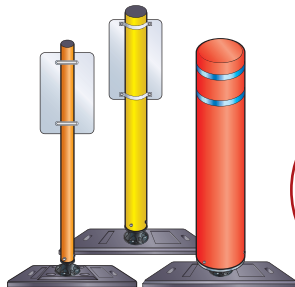

PARKINGZONE

STOP HERE
FOR
VALET
PARKING

**Gorilla Post
Magnetic Base**
GPMP48, GP4MB48 & GP7MB48

**Gorilla Post
Quick Release Base**
GPKPQR48, GPKB48QR & GP7KBQR48

Gorilla Post Fixed Base
GPKPF48, GP4KB48FX & GP7KBF48

**Gorilla Post
Drivable Base**
GPDR48

Gorilla Post One Base
IROB & IROBJR

Gorilla Post Toolless Base
GPMP48W-W2-S

FITS ON 2-1/3" TUBE TO HOLD
SIGN • GPPA

FITS ATOP 2-1/3" TUBE
FOR 2-SIDED SIGN • GPSA

PLASTIC CHAIN 2-1/3"
TUBE • GPLOOPCAP

FITS ON 2-1/3" TUBE TO
HOLD SIGN • GP2PA

RED WHITE YELLOW
REFLECTIVE STRIPES
INCREASES VISIBILITY ON
2-1/3" & 4" TUBES •
GPREFLECT

FITS ON 4" BOLLARD TO
HOLD SIGN • GP4PA

**ADHESIVES &
REMOVAL TOOLS**

Orders@parkingzone.com