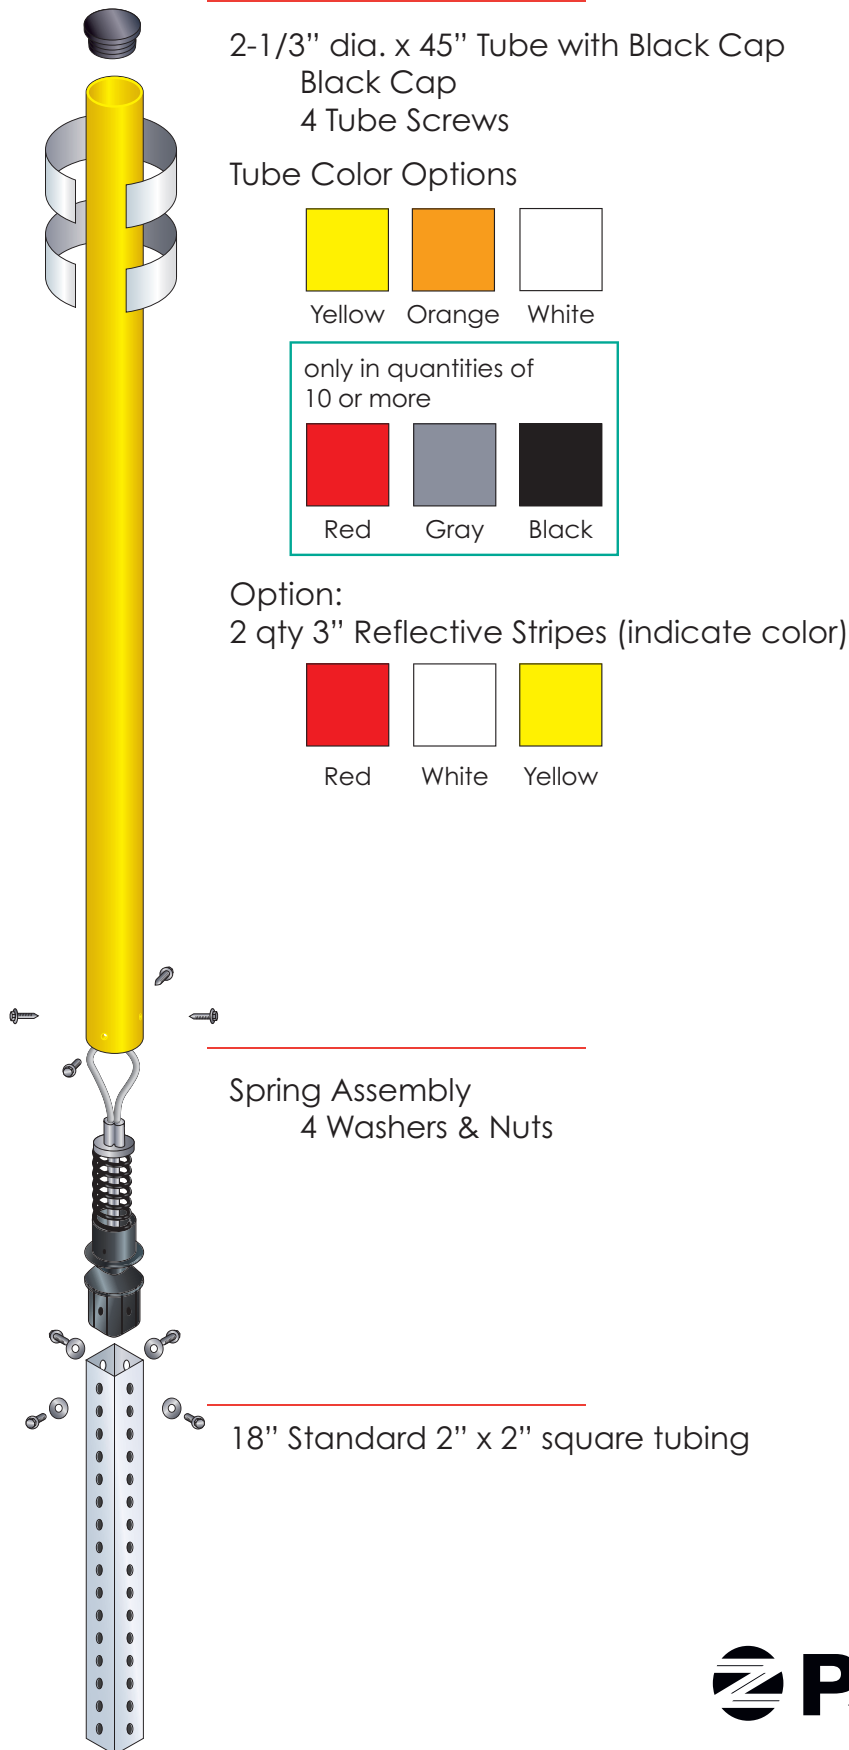

Gorilla Post Drivable Base Mounting System

EXPANDED ILLUSTRATION - PARTS AND REPAIRS

2-1/3" DELINEATOR

Lyle Peters - U.S. Sales Director
1.800.292.7275 ext. 211

14208 NW Third Court • Suite 200
Vancouver, WA 98685-5759