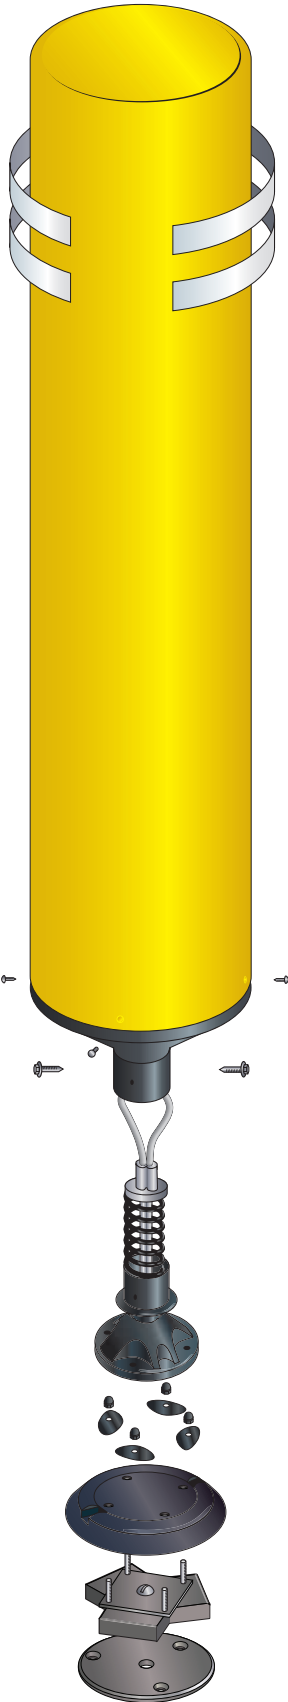

Gorilla Post Magnetic Mounting System

EXPANDED ILLUSTRATION - PARTS AND REPAIRS

7" BOLLARD

7" dia. x 45" Bollard Sleeve and Adapter
4 Bollard Screws
2 Adapter Screws
2 Reflective Stripes

Bollard Color Options

Yellow w/red or white bands	Orange w/white bands	Red w/white bands	White w/blue or white bands	Gray w/red or white bands
Black w/white bands	Blue w/white bands	Green w/white bands	Brown w/white bands	Beige w/white bands

2 qty 3/4" Reflective Stripes are Red, White or Blue

Spring

Magnetic Base - 6" Diameter
Magnet
Rubber Boot
4 Washers & Nuts

Base Plate