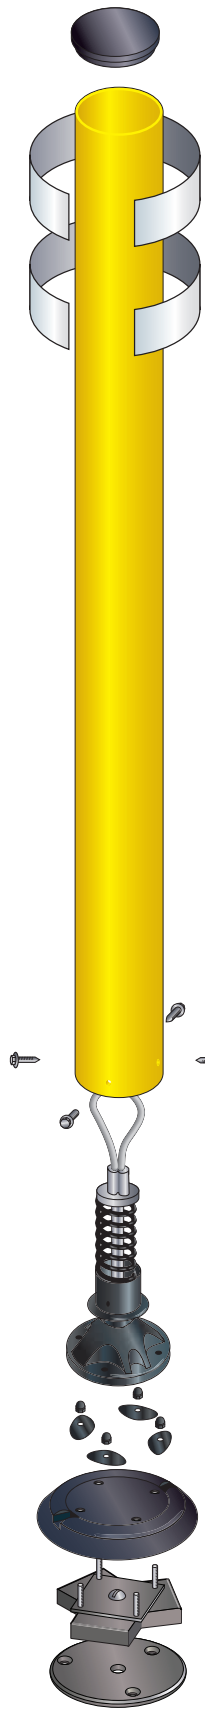

## EXPANDED ILLUSTRATION - PARTS AND REPAIRS

### 2-1/3" DELINEATOR

2-1/3" dia. x 45" Tube with Black Cap  
 Black Cap  
 4 Tube Screws

Tube Color Options

Option:  
 2 qty 3" Reflective Stripes (indicate color)

Spring

Magnetic Base - 6" Diameter  
 Magnet  
 Rubber Boot  
 4 Washers & Nuts

### 4" BOLLARD

4" dia. x 45" Tube with Black Cap  
 Black Cap only ( requires riveting  
 to install on tube)  
 4 Tube Screws

Tube Color Options

Option:  
 2 qty 3" Reflective Stripes (indicate color)

Spring