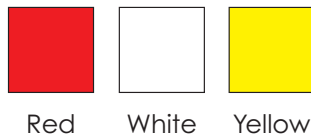

### 2-1/3" DELINEATOR

2-1/3" dia. x 45" Tube with Black Cap  
 Black Cap  
 4 Tube Screws

Tube Color Options

Option:  
 2 qty 3" Reflective Stripes (indicate color)

Spring

Magnetic Base - 6" Diameter  
 Magnet  
 Rubber Boot  
 4 Washers & Nuts

#### Bollard Color Options

				
Yellow w/red or white bands	Orange w/white bands	Red w/white bands	White w/blue or white bands	Gray w/red or white bands
				
Black w/white bands	Blue w/white bands	Green w/white bands	Brown w/white bands	Beige w/white bands