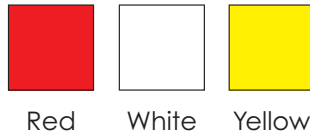

### 4" BOLLARD

4" dia. x 45" Tube with Black Cap  
 Black Cap only ( requires riveting  
 to install on tube)  
 4 Tube Screws

Tube Color Options

Option:  
 2 qty 3" Reflective Stripes (indicate color)

Spring