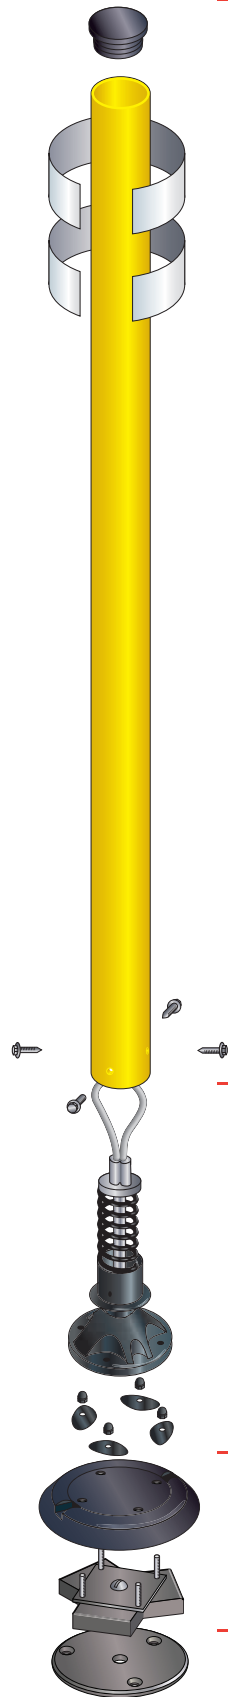

# Gorilla Post Magnetic Mounting System

## EXPANDED ILLUSTRATION - PARTS AND REPAIRS

### 2-1/3" DELINEATOR

2-1/3" dia. x 45" Tube with Black Cap  
 Black Cap  
 4 Tube Screws

Tube Color Options

Option:  
 2 qty 3" Reflective Stripes (indicate color)

Spring

Magnetic Base - 6" Diameter  
 Magnet  
 Rubber Boot  
 4 Washers & Nuts

### 4" BOLLARD

4" dia. x 45" Tube with Black Cap  
 Black Cap only ( requires riveting  
 to install on tube)  
 4 Tube Screws

Tube Color Options

Option:  
 2 qty 3" Reflective Stripes (indicate color)

Spring