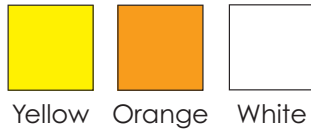

2-1/3" dia. x 45" Tube with Black Cap
Black Cap
4 Tube Screws

Tube Color Options